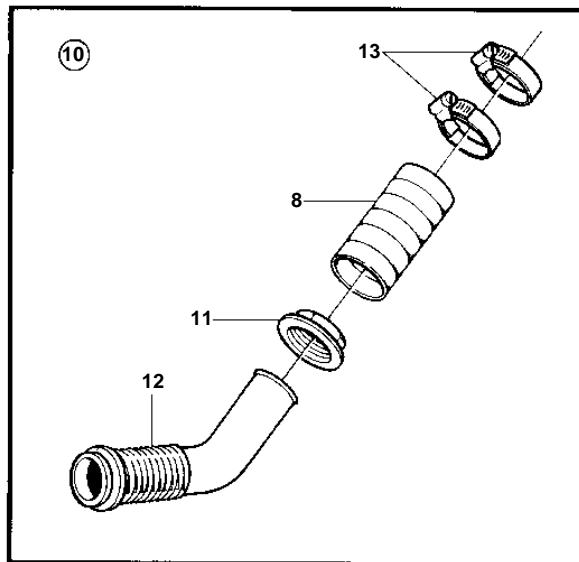

COMMON

COMMON

REF	PART NO.	QTY	DESCRIPTION	NOTES
1	828837	1	Muffler, straight	
2		1	· End plate	
3	961678	4	· Hose clamp	
4	828059	1	· Hose	
5		1	· End plate	
6	828061	2	· Bracket	
7	961671	X	Hose clamp	
8	828463	X	Exhaust hose	
9	828256	1	Riser	45°
10	833738	1	Hull fitting	45°
11	827877	1	· Nut	
12	828694	1	· Hull fitting	
13	961672	2	· Clamp	