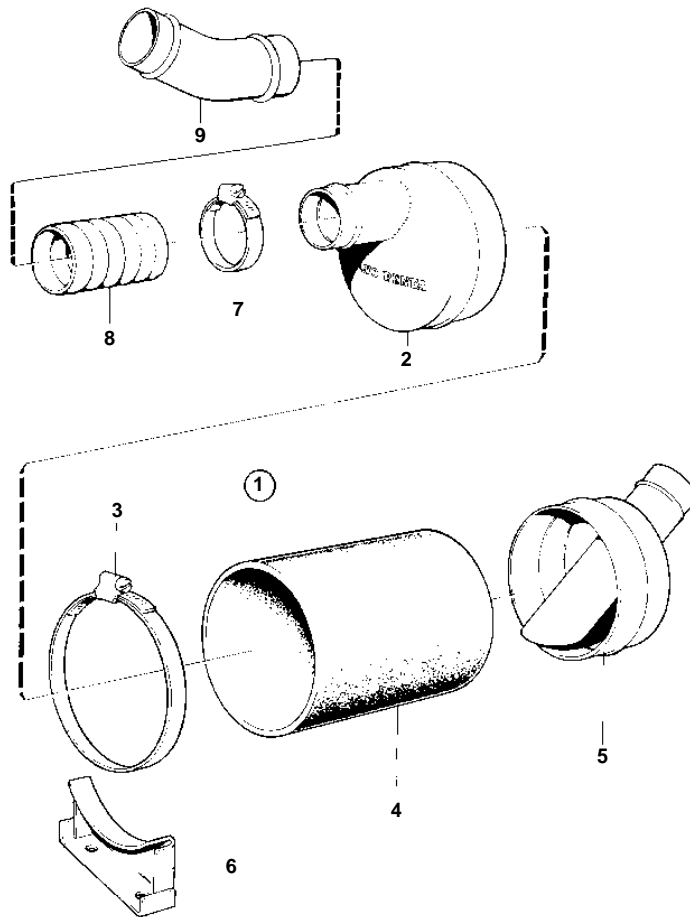

COMMON

COMMON

REF	PART NO.	QTY	DESCRIPTION	NOTES
1	828837	1	Muffler, straight	
2		1	· End plate	
3	961678	4	· Hose clamp	
4	828059	1	· Hose	
5		1	· End plate	
6	828061	2	· Bracket	
7	961671	X	Hose clamp	
8	828463	X	Exhaust hose	
9	828256	1	Riser	45°
10	833738	1	Hull fitting	45°
11	827877	1	· Nut	
12	828694	1	· Hull fitting	
13	961672	2	· Clamp	